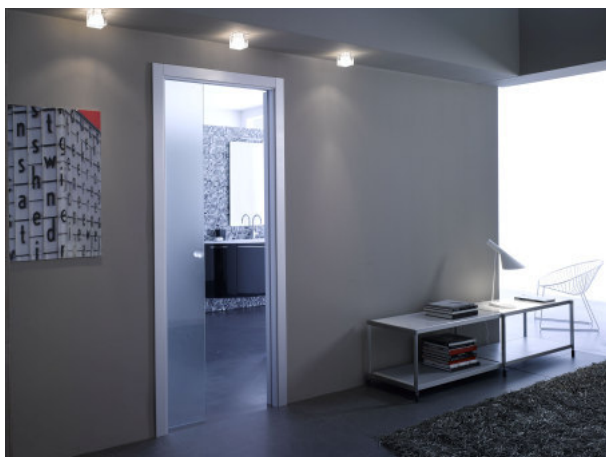

## PRICE LIST 2008

The David Barley Company supplies Eclisse single and double sliding systems with Karis glass doors. The following prices include the complete Eclisse Sliding Door System, full jamb kit and a Karis door, dust brushes and recessed doorpost. The door is made from 10 mm tempered safety glass and has a satinated opaque finish (easy-clean frosting) and pomolo handle (see below).

Glass finishes available	Single Price	Double Price
Plain Glass	£ 775.00	£ 1550.00
Plain Satin Glass	£ 795.00	£ 1590.00
Patterned Satin Glass	£ 845.00	£ 1690.00
Patterned Satin Glass with coloured glass inserts	£ 915.00	£ 1830.00
<b>Carriage</b>	£ 20.00	£ 40.00
<b>Dimensions</b>	726 x 2040 mm 826 x 2040 mm 926 x 2040 mm	726 + 726 x 2040 mm 826 + 826 x 2040 mm 926 + 926 x 2040 mm