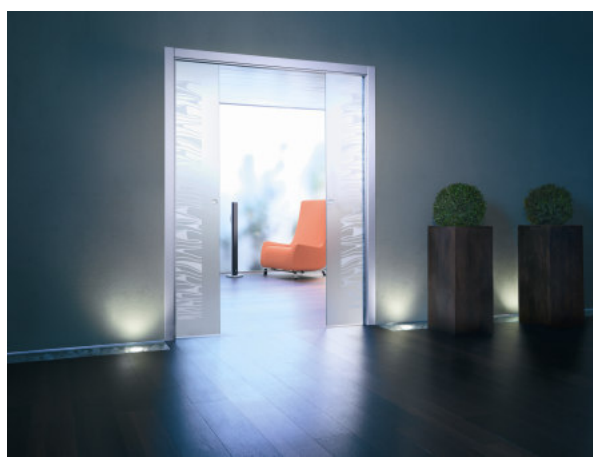

## PRICE LIST 2008

The David Barley Company supplies Eclisse single and double sliding systems with Karis glass doors. The following prices include the complete Eclisse Sliding Door System, full jamb kit and a Karis door, dust brushes and recessed doorpost. The door is made from 10 mm tempered safety glass and has a satinated opaque finish (easy-clean frosting) and pomolo handle (see below).

Glass finishes available	Single Price	Double Price
Plain Glass	£ 775.00	£ 1550.00
Plain Satin Glass	£ 795.00	£ 1590.00
Patterned Satin Glass	£ 845.00	£ 1690.00
Patterned Satin Glass with coloured glass inserts	£ 915.00	£ 1830.00
<b>Carriage</b>	£ 20.00	£ 40.00
<b>Dimensions</b>	726 x 2040 mm 826 x 2040 mm 926 x 2040 mm	726 + 726 x 2040 mm 826 + 826 x 2040 mm 926 + 926 x 2040 mm